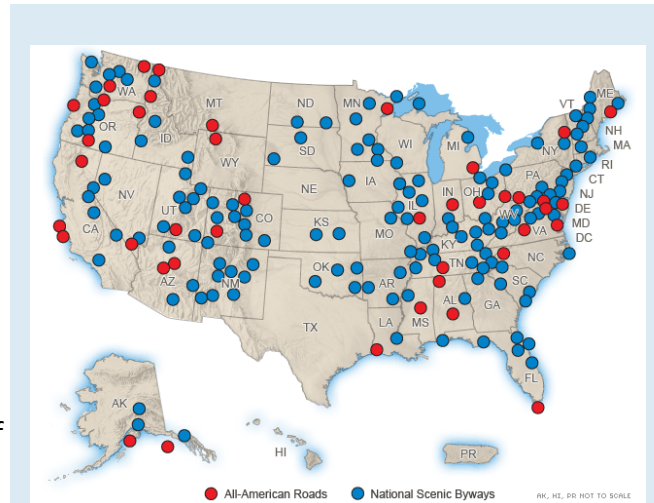

Recreation.gov
EXPLORE YOUR AMERICA

FIND YOUR PARK

Off the Beaten Path Come Closer To...

Nature and Scenery

America's Byways

Travel through vast treasured landscapes and explore hidden places while enjoying local culture and cuisine. This collection of distinct and diverse roads are designated not only for their scenic vistas, but also for their natural qualities; recreational opportunities; rich historic, cultural and archaeological characteristics. America's Byways connect travelers to national and state parks, as well as unique, small communities across the USA.

Nature – With features that predate human history and reflect a relatively undisturbed environment, byways exhibit a vast array of landscapes – from tropical wilderness or rugged mountains to dramatic coastlines or stunning desert landscapes.

Scenery – Byways represent the depth and breadth of scenery in America – natural and man-made panoramas; electrifying neon landscapes; ancient and modern history coming alive; native arts and culture; and scenes of friends, families and strangers sharing their stories.

Conservation | Preservation | Protection – America has a culture of protecting its environment and conserving its scenic natural spaces.

Known For

- Coastal Strands and Shorelines
- Mountain Ranges, Deserts and Open Lands
- Protected and Endangered Species
- Expansive and Unobstructed Scenic Vistas
- Conservation, Preservation and Protection